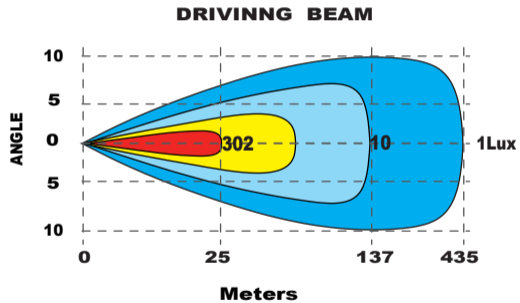

BLDC1510S-W (white light function)

BLDC1510S-Y (Amber light function)